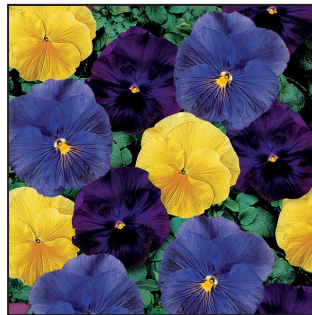

**'Delta Pure White'**

Pansy (Viola)

**'Freefall Golden Yellow'**

Pansy (Viola)

**'Delta Light Blue Blotch'**

Pansy (Viola)

**'Delta Pure Golden Yellow'**

Pansy (Viola)